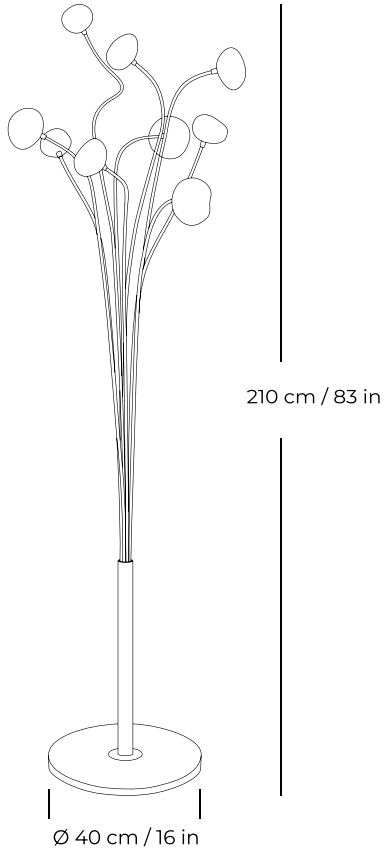

## Technical specification

## BUBBLES

### / Model C1/9

Overall size:	Width: 65 cm / 26 in Height: 210 cm / 83 in Depth: 65 cm / 26 in
Stone size:	Diameter: Ø 40 cm / 16 in
Glass element size:	Diameter: Ø 8-10 cm / 3-4 in
Number of glass elements:	9
Materials:	Blowing glass, brass, stone
Light source:	Custom LED module "ZVIR" 1W, 100 Lm, 24 V, Temperature 3000K dimming. Power supply provided